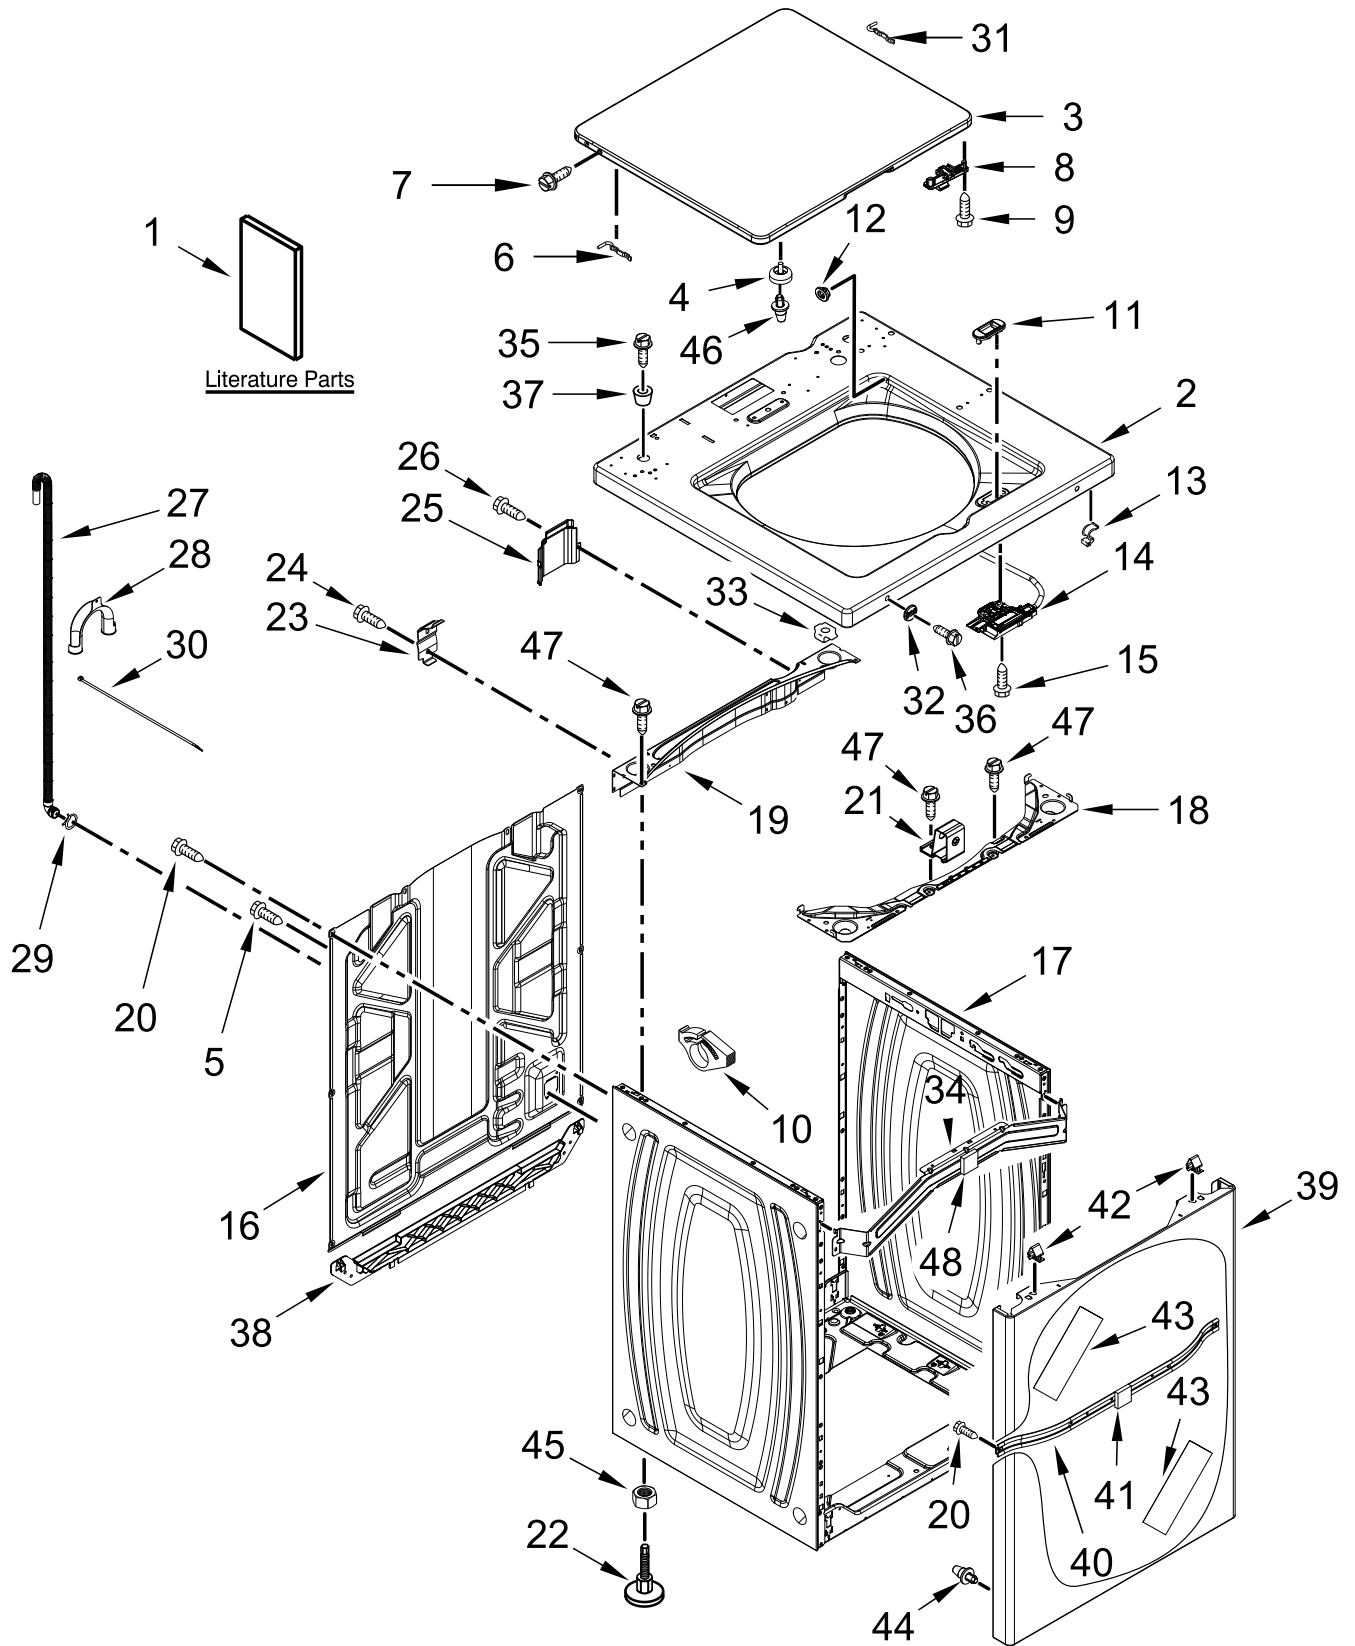

TOP AND CABINET PARTS

TOP AND CABINET PARTS

<u>Illus.</u> <u>No.</u>	<u>Part No.</u>	<u>Description</u>	<u>Illus.</u> <u>No.</u>	<u>Part No.</u>	<u>Description</u>	<u>Illus.</u> <u>No.</u>	<u>Part No.</u>	<u>Description</u>
1		Literature Parts	14	W10482836	Latch, Lid Lock Assembly	31	54583	Hinge, Lid
	W11647814	Installation Instructions	15	W10588613	Screw	32	W10461181	Bushing-Top, Screw
	W11691910	Tech Sheet	16	W11417173	Panel, Rear	33	90406	Nut, Cage
	W10860796	Instructions, Installation (Card Reader)	17	W10845574	Cabinet (White)	34	W11129581	Bracket, Front Top
2	W11349835	Top, (White)	18	W11634773	Brace, Cabinet Top - Front (Hooks Removed)	35	3353994	Bolt
3	W11349836	Assembly, Lid and Bumper (White)	19	W11089573	Brace, Cabinet Top - Rear	36	W10486616	Screw
4	W11241723	Bumper, Lid	20	W10660565	Screw	37	356674	Cone, Wedge
5	9740848	Screw	21	W10461182	Lock, Top	38	W11610868	Bracket, Base
6	91770	Hinge, Lid	22	W10245373	Foot, Leveling	39	W11552072	Panel, Front (White)
7	W10119872	Screw	23	W10461176	Hinge, Top	40	W10866521	Bracket, Front Panel
8	W10240513	Strike, Lid Lock (White)	24	W10142728	Screw	41	8283273	Damper, Brace
9	W10273971	Screw	25	W10461180	Cover, Harness	42	W10862638	Lock, Top Front
10	W10348582	Clamp, Hose	26	3400076	Screw	43	W11096159	Damper, Sound
11	W10392041	Bezel, Lid Lock (White)	27	W11203364	Hose, Outer Drain Assembly	44	W10866523	Rivet
12	21258	Bearing, Lid Hinge	28	W10280024	U-Bend, Drain Hose	45	3359452	Nut, Hex
13	90016	Clip, Harness	29	356138	Clamp, Hose	46	356907	Rivet, Plastic
			30	W10339879	Tie, Cable	47	W10567155	Screw
						48	W10161707	Top, Foam Seal