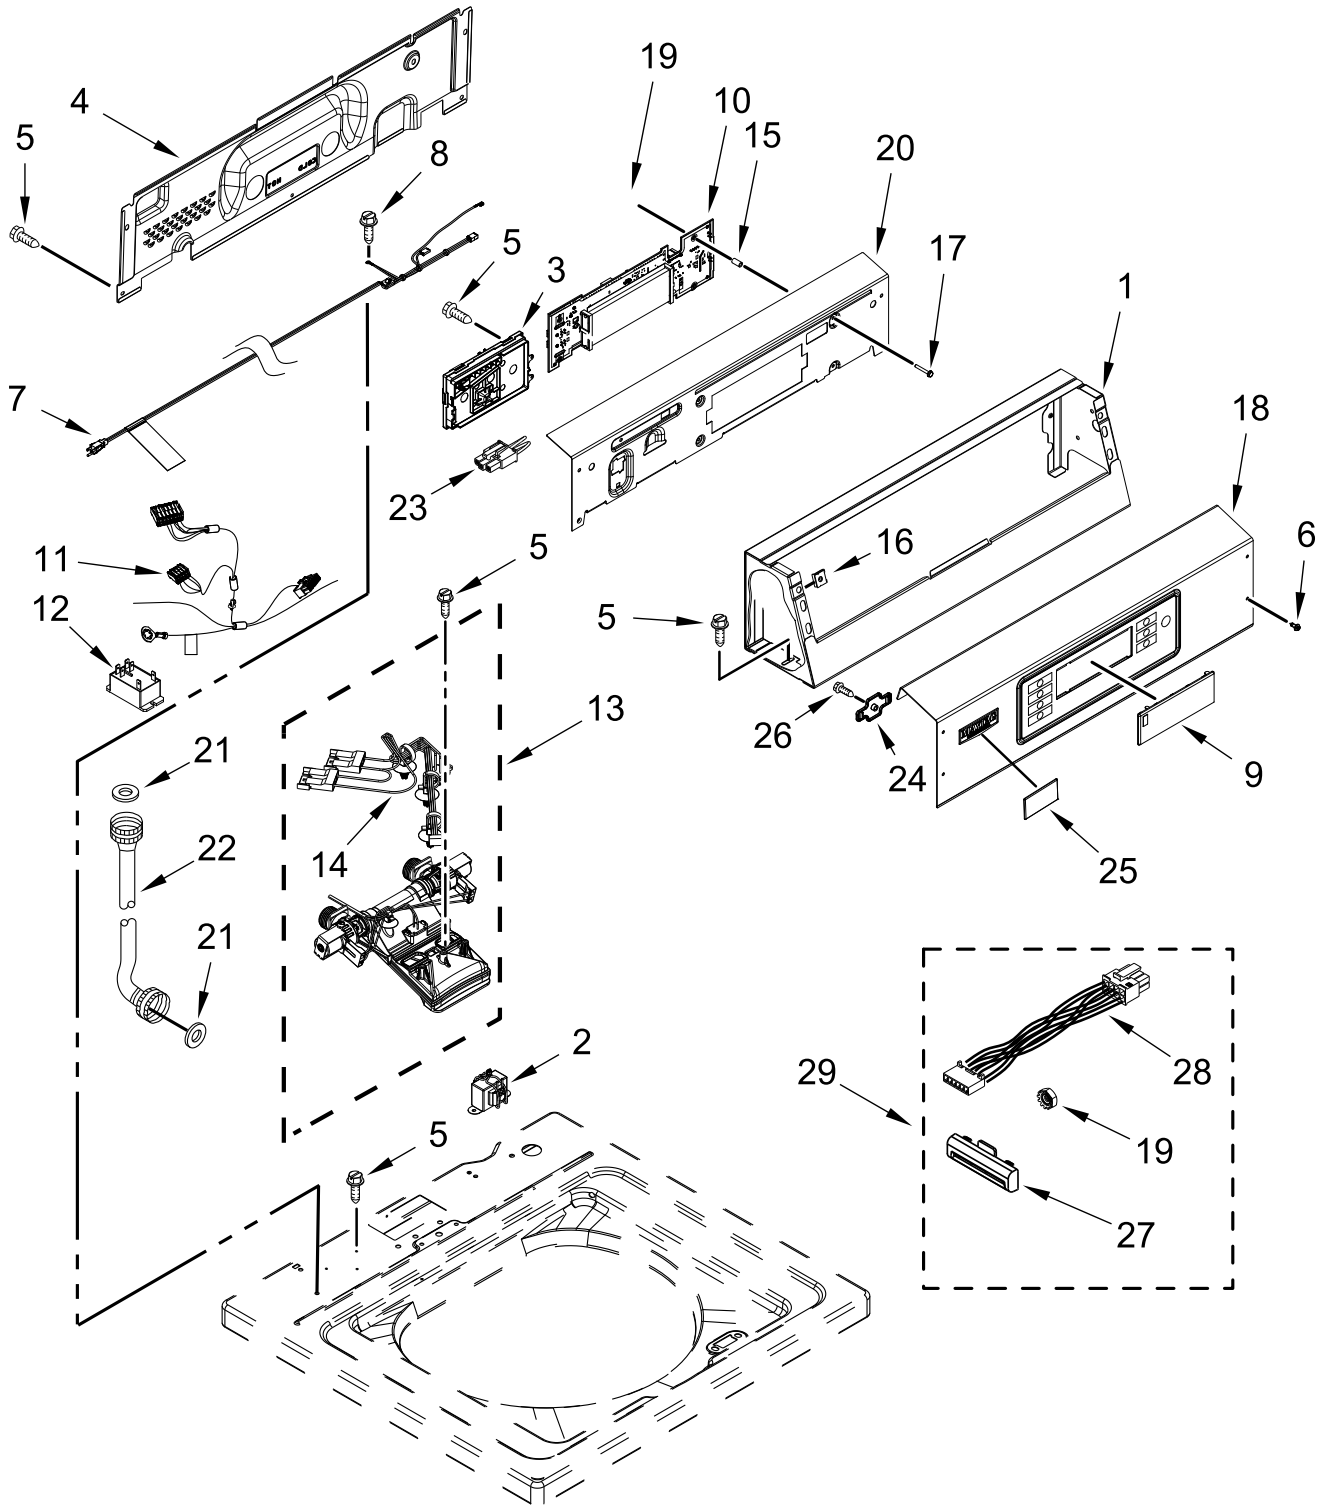

CONTROLS AND WATER INLET PARTS

CONTROLS AND WATER INLET PARTS

<u>Illus. No.</u>	<u>Part No.</u>	<u>Description</u>	<u>Illus. No.</u>	<u>Part No.</u>	<u>Description</u>	<u>Illus. No.</u>	<u>Part No.</u>	<u>Description</u>
1	W11124005	Console	12	W11032871	Relay	23	W11512927	Jumper, Switch Service/Vault
2	W10131839	Transformer	13	W10843663	Inlet Assembly, Water	24	W10137770	Retainer, Card Reader Cover
3	W11455494	Control Unit Assembly, Machine & Motor	14	W10843398	Harness, Valve	25	W10137769	Cover, Card Reader
4	W11425708	Panel, Console Rear Cover	15	W10133514	Standoff, Circuit Board	26	3400618	Screw
5	W10660565	Screw	16	W10131123	Nut, "U"	27	W10131115	Bezel
6	W10131119	Screw	17	W10137322	Screw	28	W11512926	Card Reader, Harness
7	W10916258	Cord, Power	18	W10821635	Fascia	29	W11736367	Kit, Card Reader Conversion
8	3400076	Screw	19	W10139046	Nut			
9	W11565137	Cover, Display	20	W11407433	Bracket, Control			
10	W11456057	User Interface	21	W10242307	Washer, Hose			
11	W10843665	Harness, Upper	22	W10852720	Inlet, Cold Water			
				W10852721	Inlet, Hot Water			