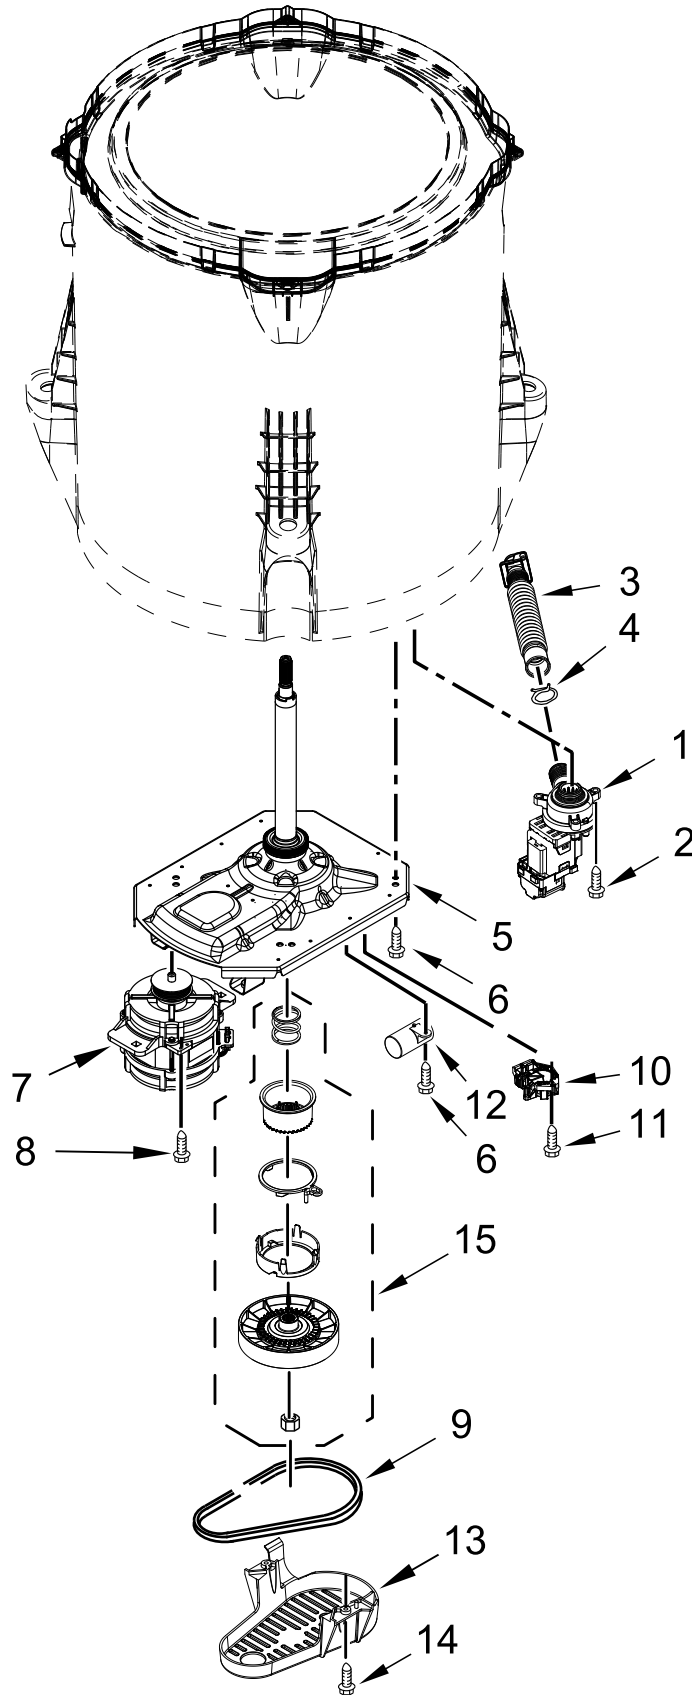

GEARCASE, MOTOR AND PUMP PARTS

GEARCASE, MOTOR AND PUMP PARTS

<u>Illus.</u> <u>No.</u>	<u>Part No.</u>	<u>Description</u>	<u>Illus.</u> <u>No.</u>	<u>Part No.</u>	<u>Description</u>	<u>Illus.</u> <u>No.</u>	<u>Part No.</u>	<u>Description</u>
1	W10276397	Pump Assembly, Drain	6	W10249633	Screw	12	W11625774	Capacitor, Motor Run
2	W10004910	Screw	7	W10850134	Motor, Drive	13	W10427633	Shield, Pulley Cover
3	W10763078	Hose, Inner Drain Assembly	8	W10094780	Screw	14	357640	Screw
4	8317496	Clamp, Hose	9	W11495180	Belt, Drive	15	W10721967	Splutch Kit (60Hz)
5	W11261592	Assembly, Gearcase	10	W11112160	Actuator, Shift			
			11	9741052	Screw