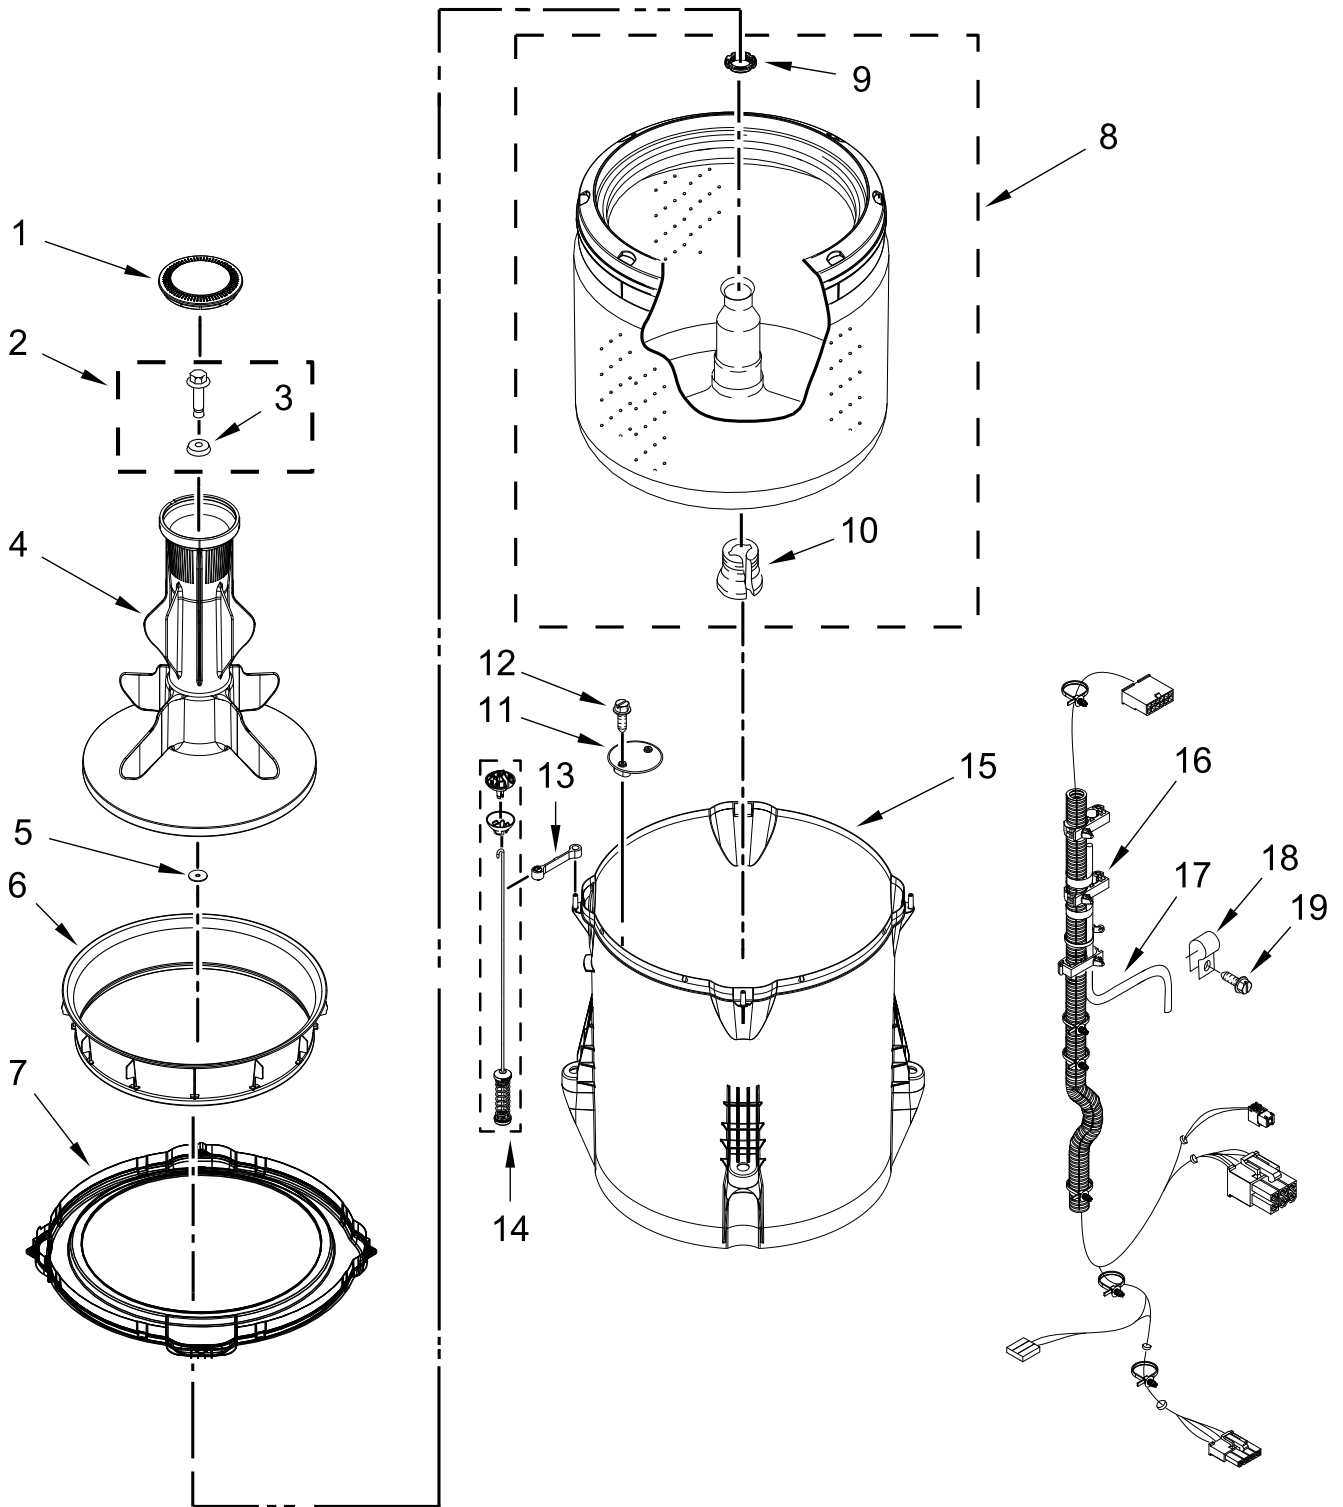

CONTROLS AND WATER INLET PARTS

CONTROLS AND WATER INLET PARTS

<u>Illus. No.</u>	<u>Part No.</u>	<u>Description</u>	<u>Illus. No.</u>	<u>Part No.</u>	<u>Description</u>	<u>Illus. No.</u>	<u>Part No.</u>	<u>Description</u>
1	W11124005	Console	12	W11032871	Relay	23	W11512927	Jumper, Switch Service/Vault
2	W10131839	Transformer	13	W10843663	Inlet Assembly, Water	24	W10137770	Retainer, Card Reader Cover
3	W11455494	Control Unit Assembly, Machine & Motor	14	W10843398	Harness, Valve	25	W10137769	Cover, Card Reader
4	W11425708	Panel, Console Rear Cover	15	W10133514	Standoff, Circuit Board	26	3400618	Screw
5	W10660565	Screw	16	W10131123	Nut, "U"	27	W10131115	Bezel
6	W10131119	Screw	17	W10137322	Screw	28	W11512926	Card Reader, Harness
7	W10916258	Cord, Power	18	W10821635	Fascia	29	W11736367	Kit, Card Reader Conversion
8	3400076	Screw	19	W10139046	Nut			
9	W11565137	Cover, Display	20	W11407433	Bracket, Control			
10	W11456057	User Interface	21	W10242307	Washer, Hose			
11	W10843665	Harness, Upper	22	W10852720	Inlet, Cold Water			
				W10852721	Inlet, Hot Water			

BASKET AND TUB PARTS

BASKET AND TUB PARTS

<u>Illus. No.</u>	<u>Part No.</u>	<u>Description</u>	<u>Illus. No.</u>	<u>Part No.</u>	<u>Description</u>	<u>Illus. No.</u>	<u>Part No.</u>	<u>Description</u>
1	W10131111	Cap, Agitator	9	21366	Nut, Spanner	15	W10238320	Tub
2	W10003790	Screw and Washer	10	W10198148	Block, Basket Drive	16	W10843660	Harness, Lower (Includes Pressure Hose)
3	3949550	Washer	11	W10215093	Filter, Drain Pump	17	W10531633	Hose, Pressure Switch
4	W10131112	Agitator	12	8533928	Screw	18	W10005430	Clamp, Cable
5	W10755559	Rubber Washer, Impeller	13	W10839119	Strap, Snubber	19	8533943	Screw
6	W10424289	Adapter, Balance Ring	14	W10821954	Damper Assembly, Tub Suspension (Set Of 4-Includes Suspension Bushings and Suspension Balls)			
7	W10461196	Ring, Tub						
8	W10389330	Basket Assembly						