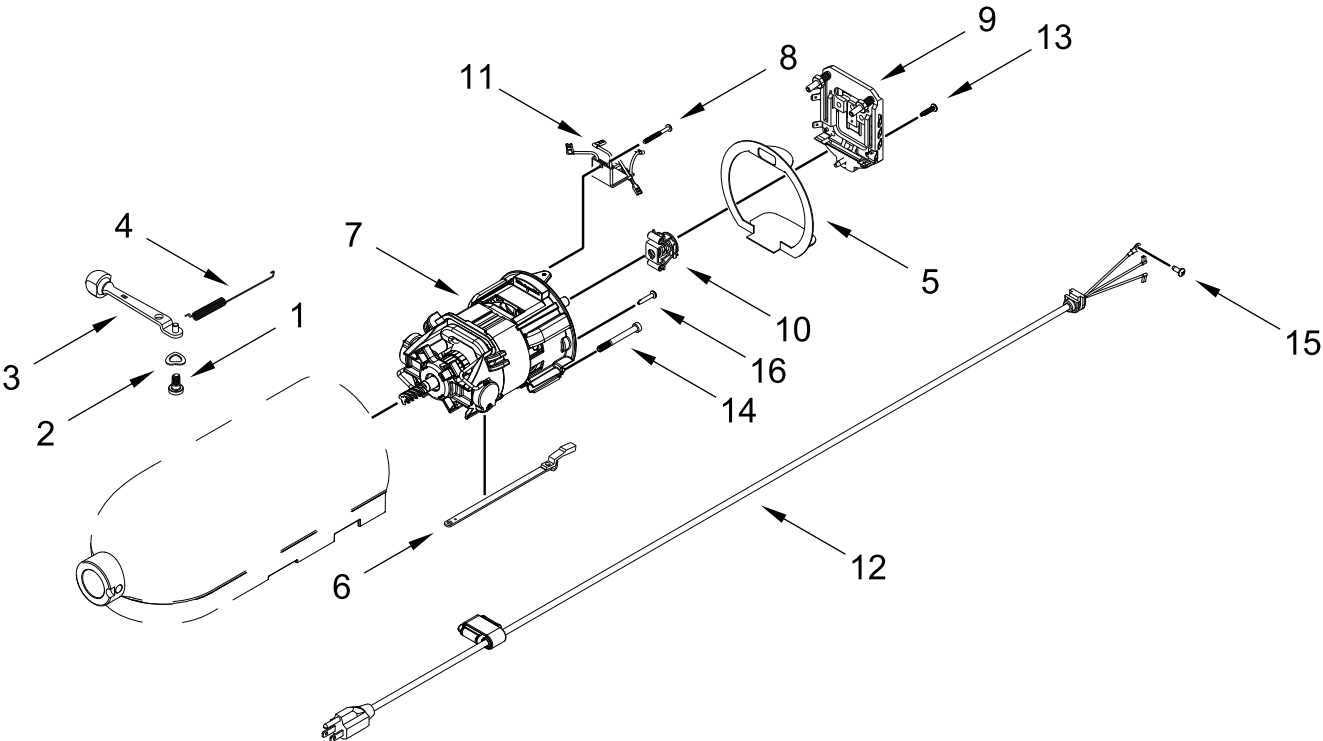

MOTOR AND CONTROL UNIT PARTS

MOTOR AND CONTROL UNIT PARTS

<u>Illus.</u> <u>No.</u>	<u>Part No.</u>	<u>Description</u>	<u>Illus.</u> <u>No.</u>	<u>Part No.</u>	<u>Description</u>	<u>Illus.</u> <u>No.</u>	<u>Part No.</u>	<u>Description</u>
1	110679	Screw	8	W10068260	Screw	14	W11573199	Screw, Motor Mounting
2	116241	Washer, Spring	9	W10119326	Control Plate Assembly	15	W10351843	Screw
3	9709276	Lever, Speed Control Assembly (Black)	10	W10330804	Governor Assembly	16	3184609	Screw
4	3183680	Spring, Control Plate	11	W10325124	Phase Control, 120 Volt			
5	240775-1	Seal, End	12	W11249139	Cord, Power (Black)			
6	W11435668	Link, Speed and Cam Assembly	13	3179559	Screw			
7	W11610686	Motor Assembly