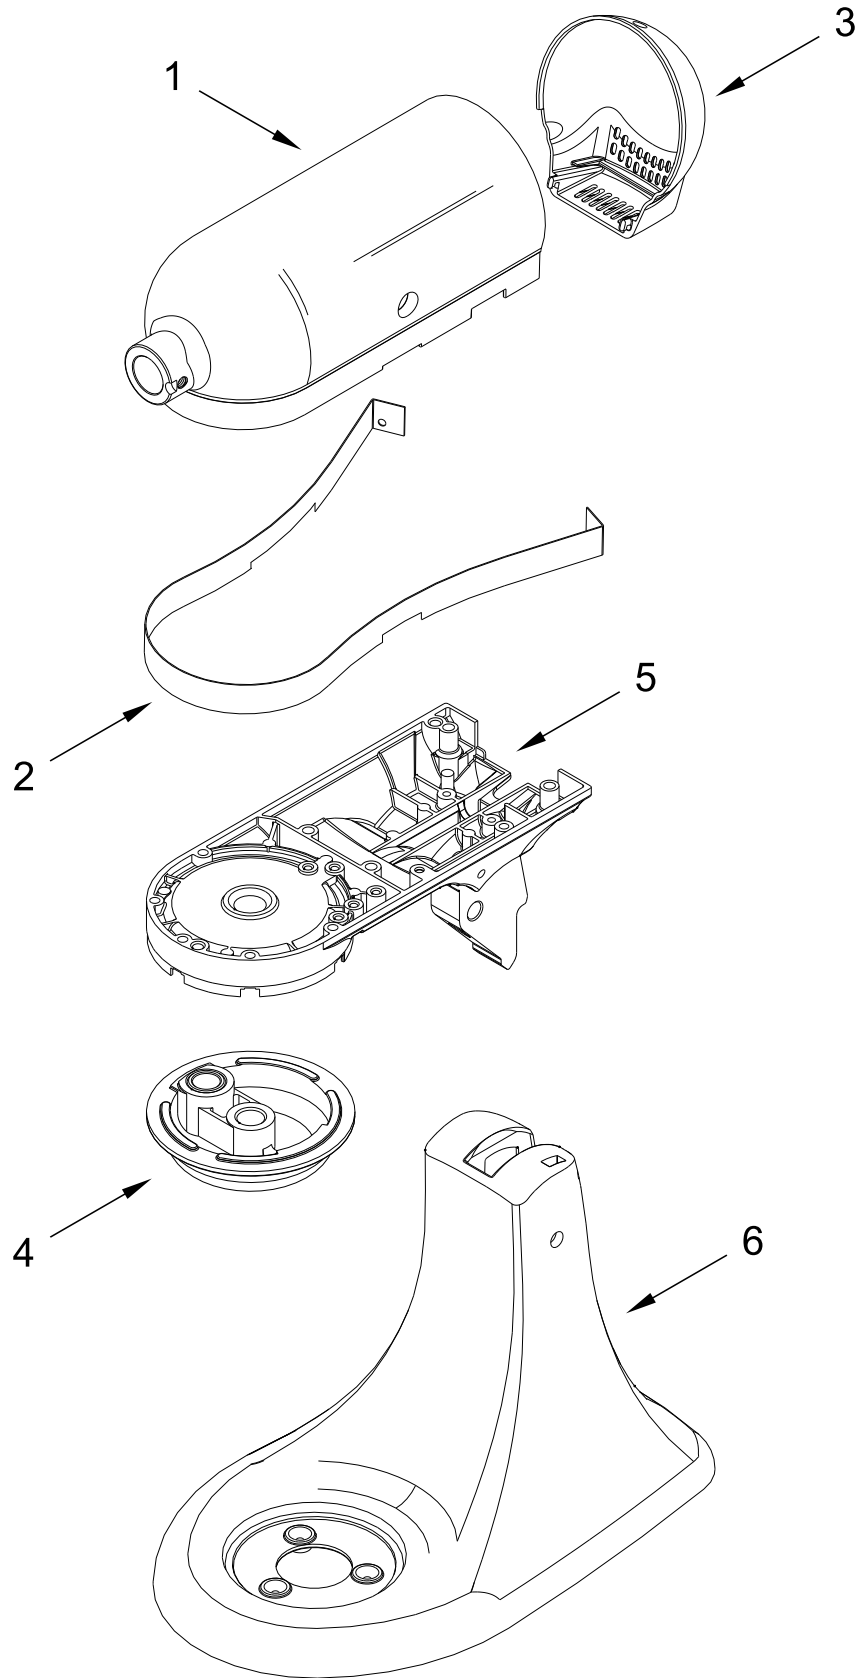

KitchenAid®

Mixer

MODELS:

KSM195PSBT5 (Butternut)

COLOR VARIATION PARTS

COLOR VARIATION PARTS

<u>Illus. No.</u>	<u>Part No.</u>	<u>Description</u>	<u>Illus. No.</u>	<u>Part No.</u>	<u>Description</u>	<u>Illus. No.</u>	<u>Part No.</u>	<u>Description</u>
1	W11734659	Motor Housing (Butternut)	3	W11734649	End Cover (Butternut)	5	W11734657	Lower Gearcase (Butternut)
2	W11433195	Trim Band (Dark Platinum)	4	W11734660	Planetary (Butternut)	6	W11734656	Pedestal w/Feet (Butternut)

MOTOR AND CONTROL UNIT PARTS

MOTOR AND CONTROL UNIT PARTS

<u>Illus.</u> <u>No.</u>	<u>Part No.</u>	<u>Description</u>	<u>Illus.</u> <u>No.</u>	<u>Part No.</u>	<u>Description</u>	<u>Illus.</u> <u>No.</u>	<u>Part No.</u>	<u>Description</u>
1	110679	Screw	8	W10068260	Screw	14	W11573199	Screw, Motor Mounting
2	116241	Washer, Spring	9	W10119326	Control Plate Assembly	15	W10351843	Screw
3	9709276	Lever, Speed Control Assembly (Black)	10	W10330804	Governor Assembly	16	3184609	Screw
4	3183680	Spring, Control Plate	11	W10325124	Phase Control, 120 Volt			
5	240775-1	Seal, End	12	W11249139	Cord, Power (Black)			
6	W11435668	Link, Speed and Cam Assembly	13	3179559	Screw			
7	W11610686	Motor Assembly						