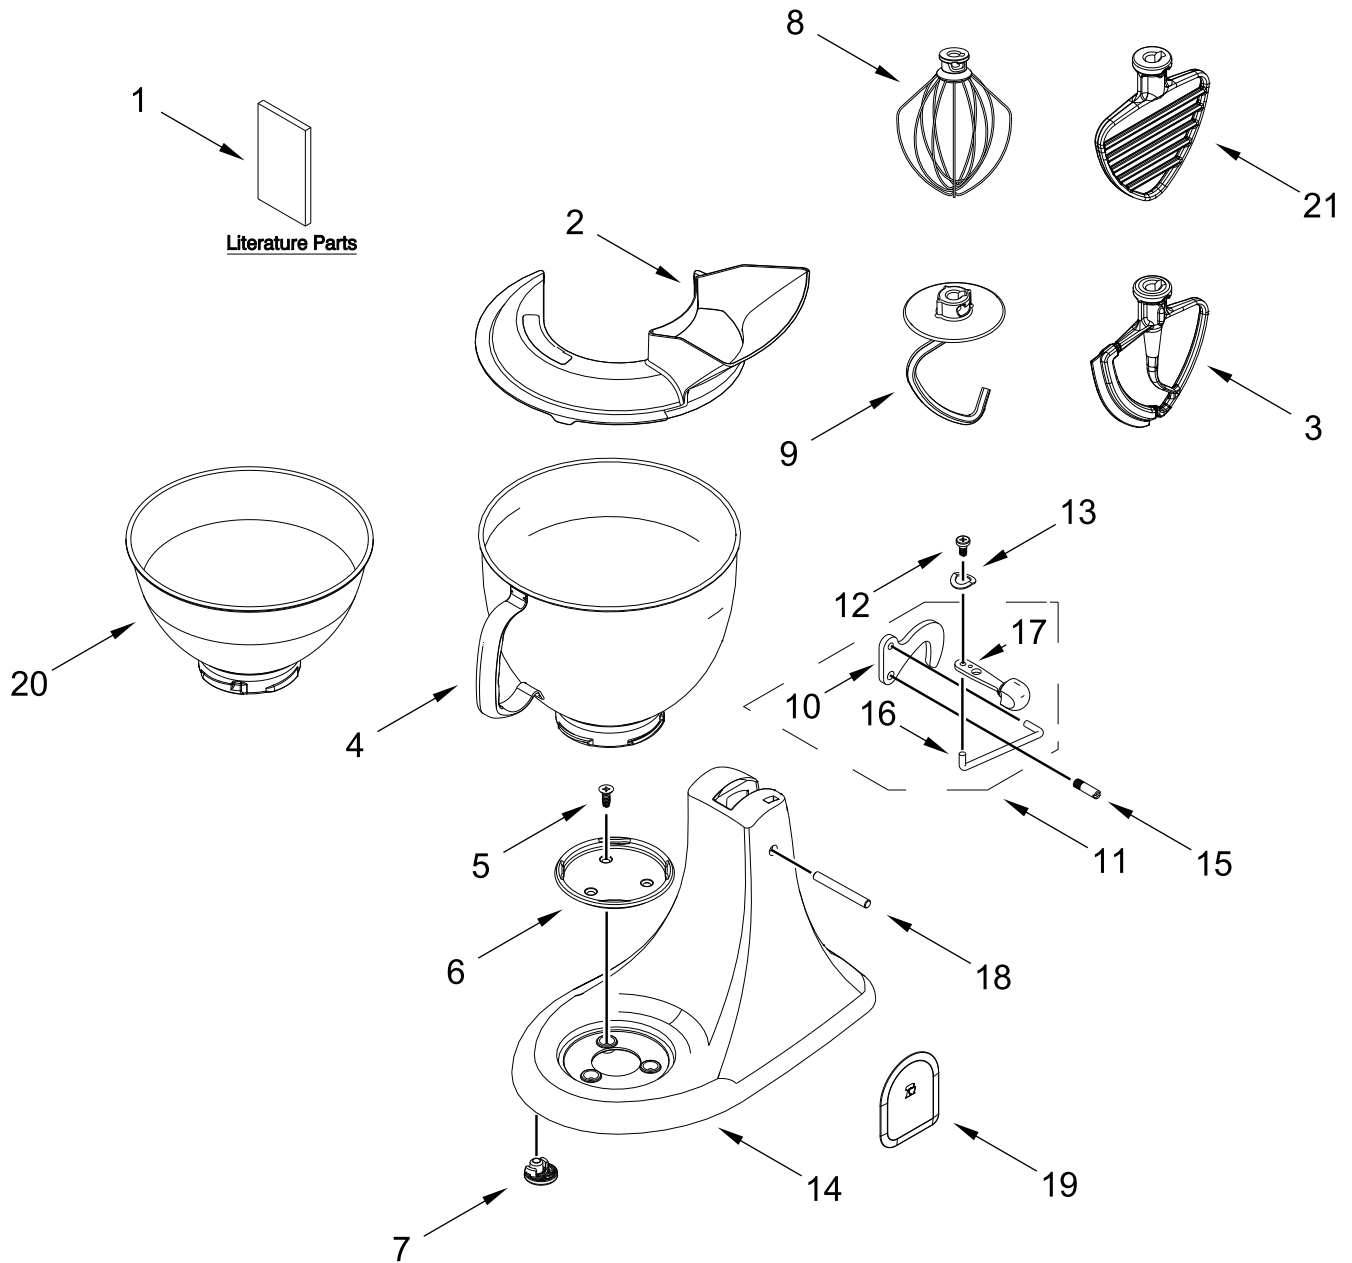

BASE AND PEDESTAL UNIT PARTS

BASE AND PEDESTAL UNIT PARTS

<u>Illus.</u> <u>No.</u>	<u>Part No.</u>	<u>Description</u>	<u>Illus.</u> <u>No.</u>	<u>Part No.</u>	<u>Description</u>	<u>Illus.</u> <u>No.</u>	<u>Part No.</u>	<u>Description</u>
1		Literature Parts	9	W11555367	Hook, Dough (Silent Silver)	16	24450	Link, Latch
	W11555615	Use & Care Guide				17	W11300267	Lever, Latch (Chrome)
2	W11385618	Shield, Pouring	10	9709055	Latch	18	16910	Pin, Hinge
3	W11555365	Beater, Wiping (Silent Silver)	11	W11300265	Latch, Link Assembly (Chrome)	19	W11550306	Scraper, Pot (Nylon)
4	W11203341	Bowl, 5 Qt.	12	110679	Screw	20	W10713675	Bowl, 3 Quart
5	3400020	Screw	13	116241	Washer, Spring	21	W11555366	Beater, Pastry (Silent Silver)
6	W10191926	Cap, Bowl Screw	14		Pedestal (Refer to Color Variation Parts Page)			
7	W11626982	Foot						
8	9704329	Whip, Wire	15	W10572158	Screw