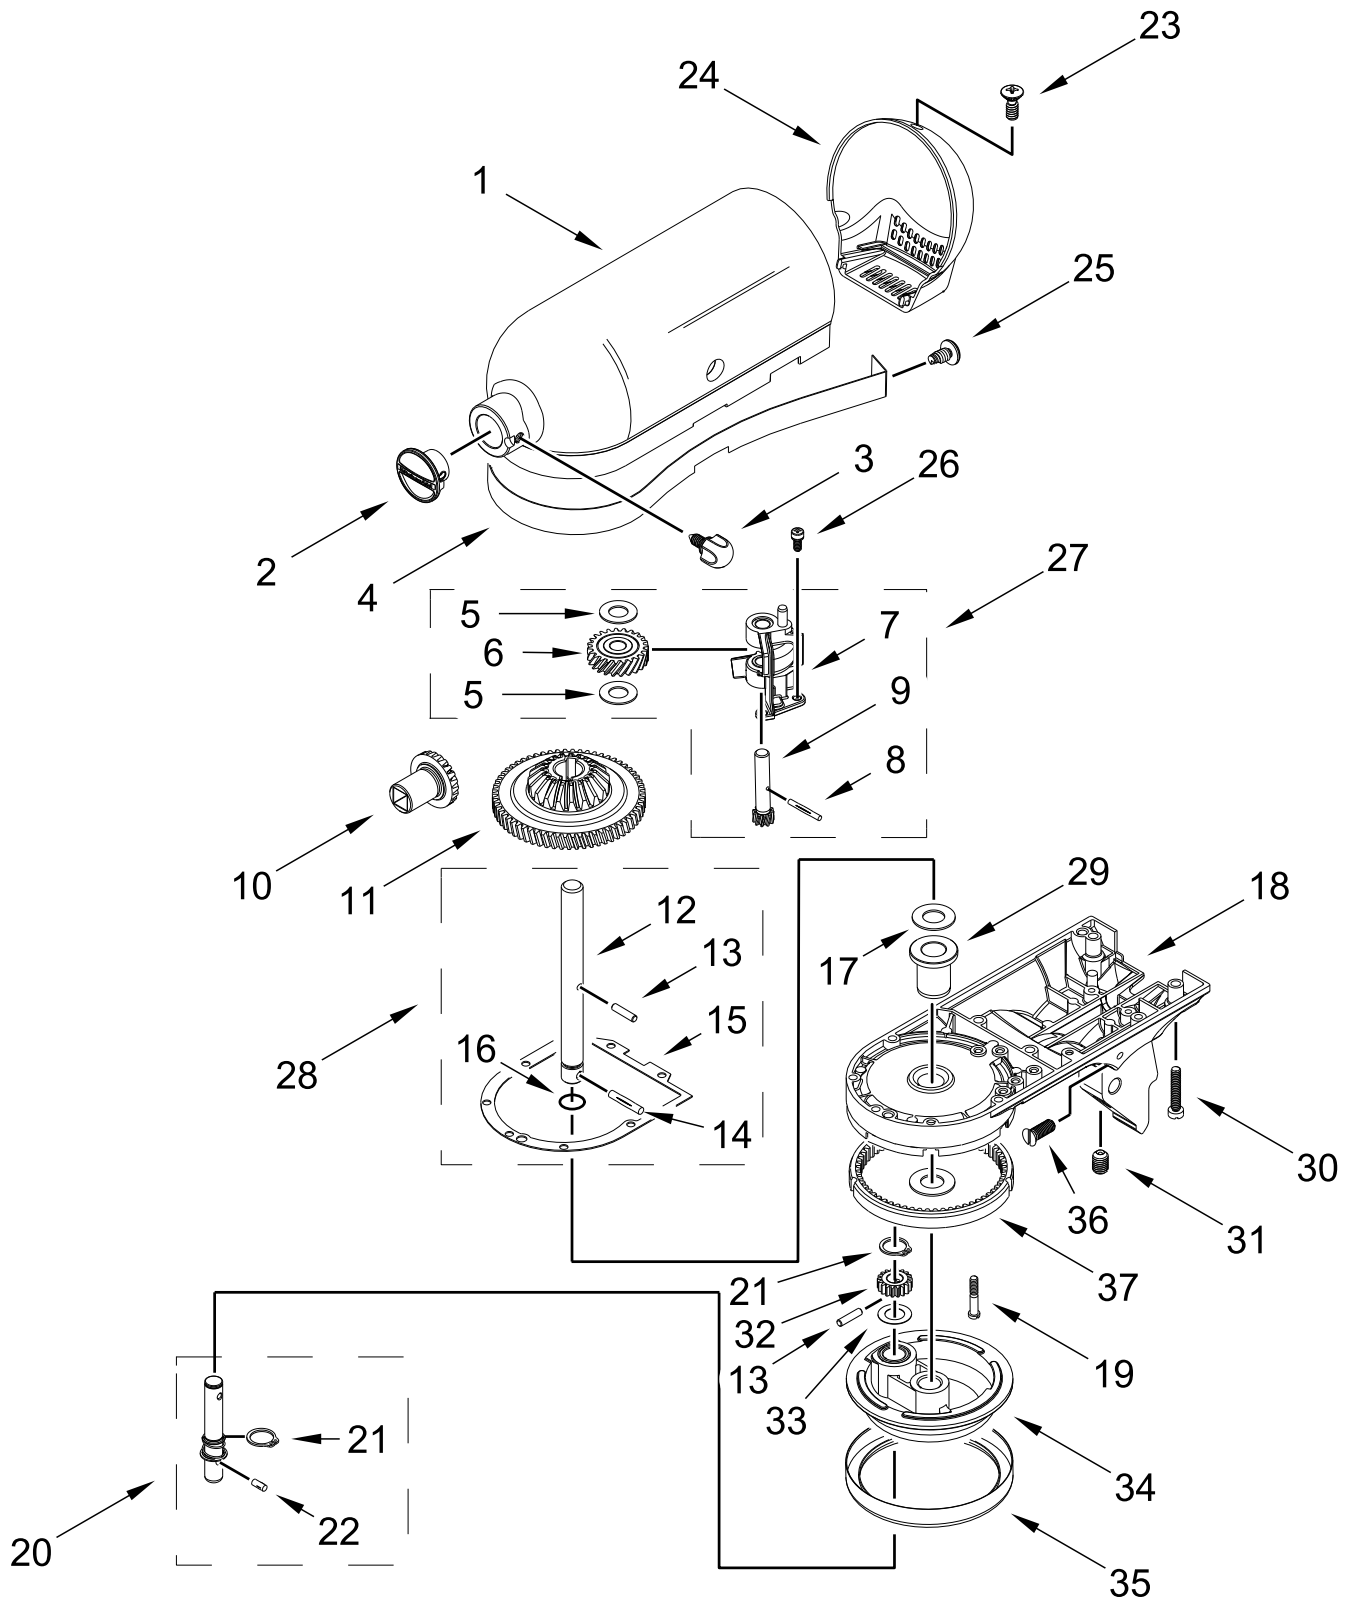

CASE, GEARING AND PLANETARY UNIT PARTS

CASE, GEARING AND PLANETARY UNIT PARTS

<u>Illus. No.</u>	<u>Part No.</u>	<u>Description</u>	<u>Illus. No.</u>	<u>Part No.</u>	<u>Description</u>	<u>Illus. No.</u>	<u>Part No.</u>	<u>Description</u>
1		Gearcase Motor Housing (Refer to Color Variation Parts Page)	12	240026	Shaft, Vertical Center	26	3400022	Screw
			13	240018-1	Pin, Agitator Shaft	27	240309-2	Worm Gear Bracket and Gear Assembly
2	W10753041	Cap, Attachment Hub	14	W11745418	Pin, Grooved	28	4160474	Shaft, Center Agitator Assembly
3	W10417014	Thumb Screw (Chrome)	15	240684	Gasket, Transmission	29	16897	Bearing, Lower Center
4		Band, Trim (Refer to Color Variation Parts Page)	16	67500-55	"O" Ring	30	9708652	Screw
			17	W10323378	Washer	31	W11134949	Screw
			18		Lower Gear Case (Refer to Color Variation Parts Page)	32	W10903540	Gear, Pinion
5	W10323373	Washer, Fiber	19	9708651	Screw	33	9706090	Washer
6	W11604364	Gear, Worm	20	243368	Shaft, Agitator	34		Planetary (Refer to Color Variation Parts Page)
7	240308	Bracket, Worm Gear and Bearing	21	9703438	Ring, Retaining	35	240285	Ring, Planetary Drip (Standard)
8	9705444	Pin, Grooved	22	W11533778	Pin, Groove	36	89411	Screw
9	240210-2	Gear, Pinion and Shaft	23	241877	Screw	37	W10903534	Gear, Internal
10	W11175140	Gear, Attachment Hub	24		Cover, End (Refer to Color Variation Parts Page)			
11	W11175138	Gear, Center Bevel Pinion	25	3400617	Screw